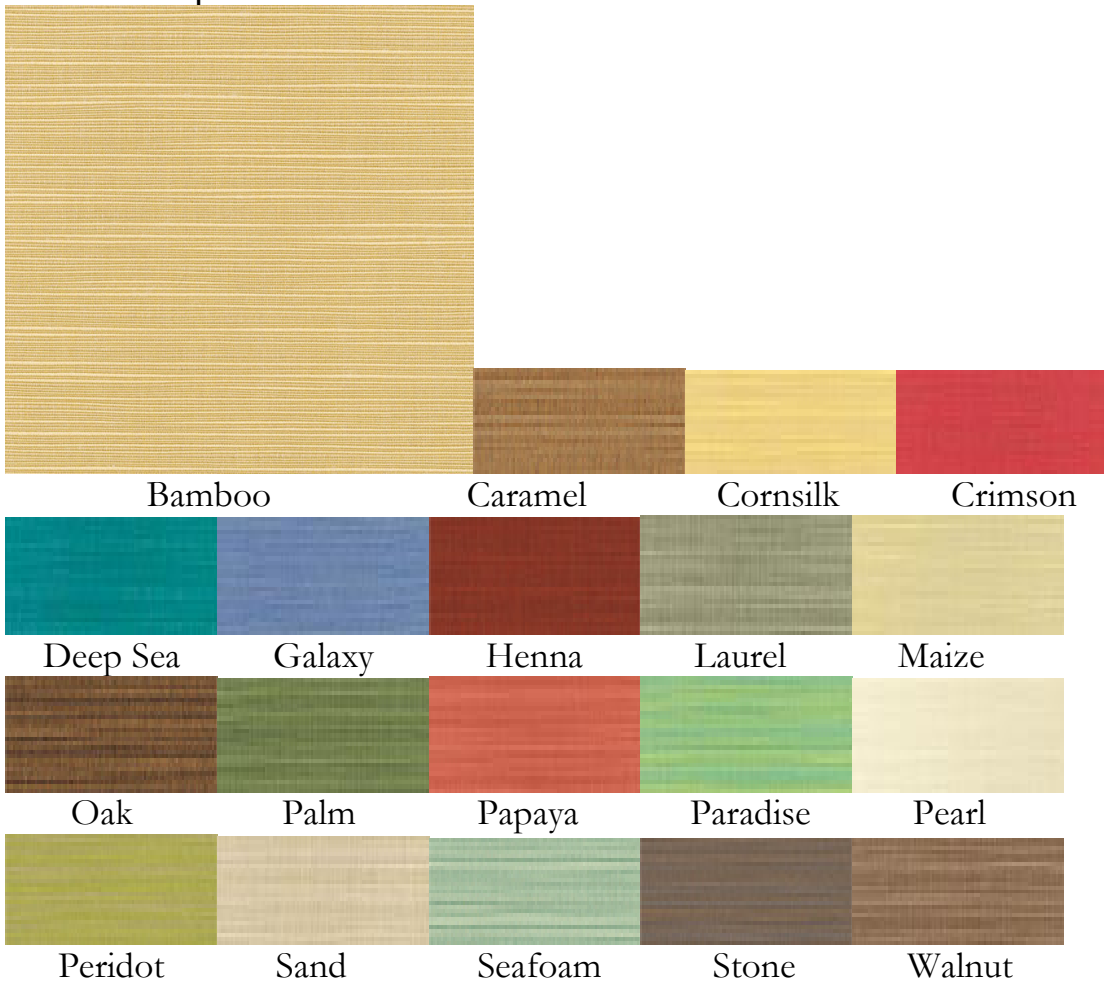

Sasian Parchment

Sasian Sesame

Shalimar Flame

Silhouette Meadow

Simone Flame

Simone Landscape

Pattern: Ribs

Antique Beige

Antique Brass

Dots Brass

Hemp Beige

Natural Rib

Sky Blue

Taupe/Antique

Pattern: Dash

Charcoal

Crimson

Redwood

Walnut

Pattern: Dupoie

Pattern: Linen

Pattern: Sailcloth

Pattern: Stripes

Bravada Limelite Bravada Salsa Bryce Dijon Bryce Mushroom

Elliot Wren Harwood Cocoa Harwood Crimson Harwood Onyx

Harwood Peridot

Infinity Redwood

Javier Maize

Kincaid Crimson

Manchester Sienna

Mason Black

Mason Forest Green